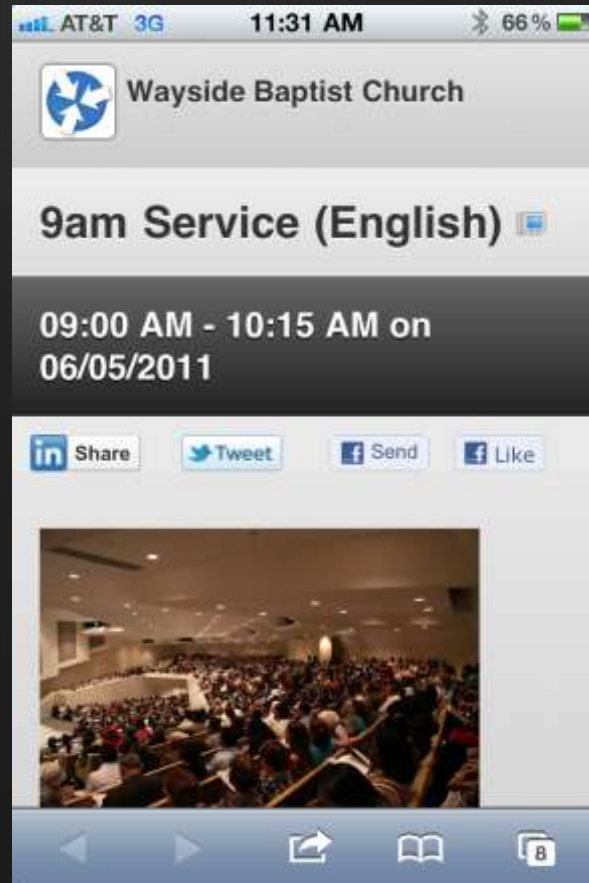

[Sign Up Now](#)

- Schedule Social Media Messages
- 150 Events Per Month
- Unlimited Web Calendars
- 3 Social Account Connections

Go Mobile

Subscribers can view events on the go on their mobile devices.

Google Maps directions from location information to help visitors to find your church.